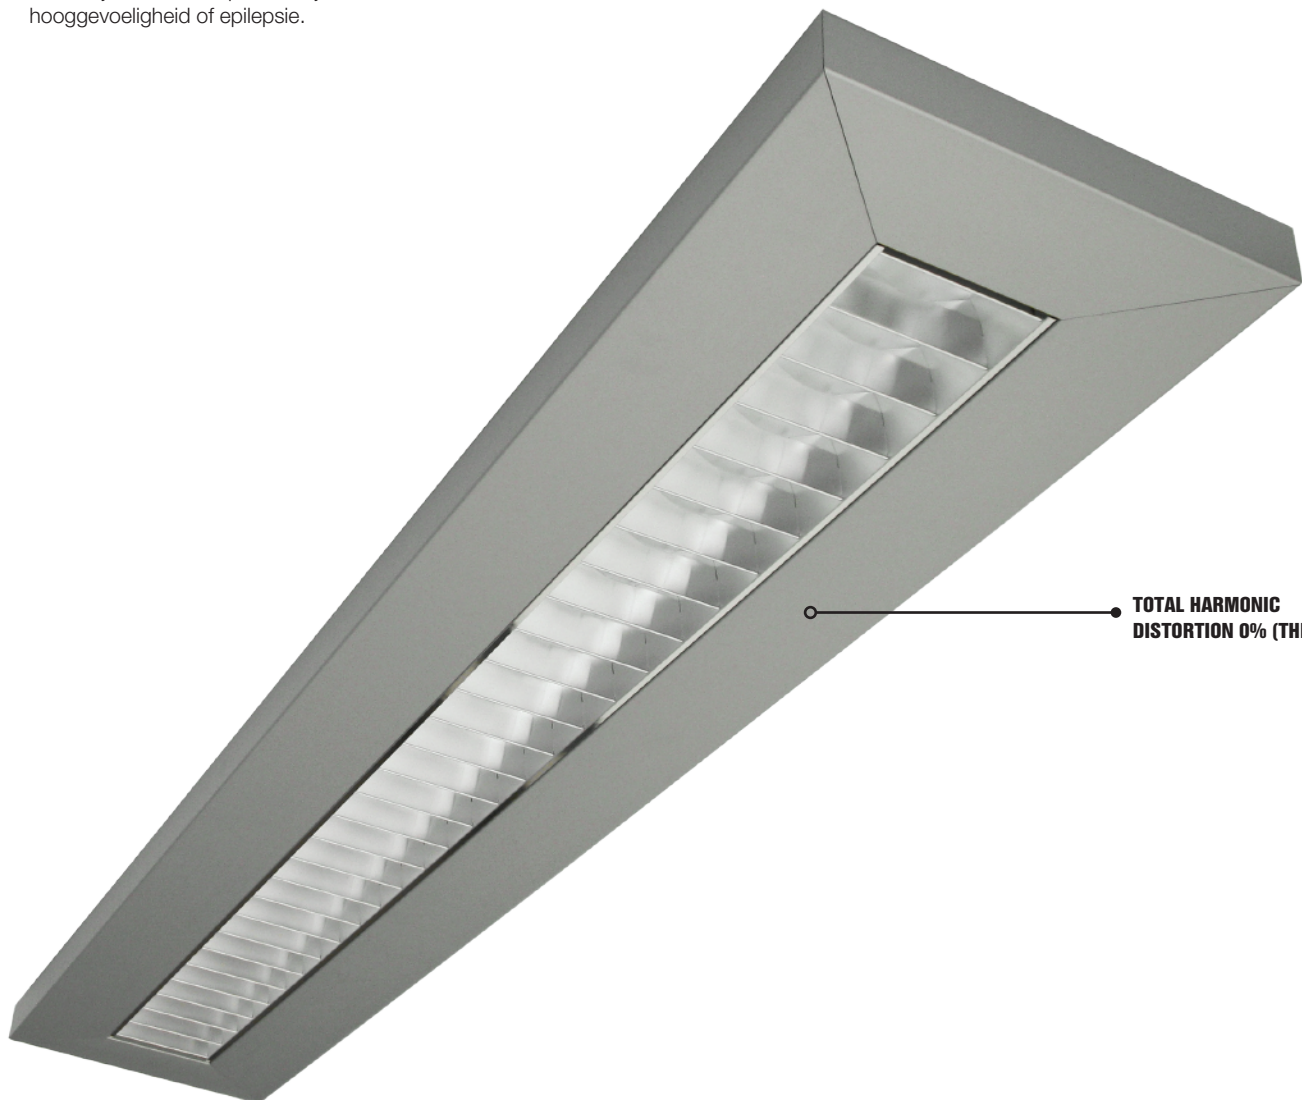

LED INTELLIGENCE

ALPHA SERIES

1. Ergonomisch

De Alpha Series leveren dynamisch licht met een uitstekende kleurweergave CRI >87. Er is geen warmte ontwikkeling en de UGR is uitstekend, waardoor geen verblinding plaats vindt. Bovendien leveren alle armaturen uit de Alpha Series constant licht zonder flikkering, met een bewezen invloed op concentratie en welzijn; met name positief bij hooggevoeligheid of epilepsie.

2. Duurzaam

De Alpha Series worden cradle to cradle in Europa geproduceerd, volledig recyclebaar met een minimale footprint. De armaturen uit de Alpha Series behoeven nauwelijks onderhoud en hebben een levensduur van 100.000 branduren. Bovendien zeer energiezuinig met een Power Factor van >98, zelfs gedimd tot 20% is de PF >90.

3. Kostenbesparing

De Alpha Series hebben een zeer laag energieverbruik en hoge efficiency >94%. De onderhoudskosten zijn nihil en met een powerfactor van >98 en geen harmonische vervuiling op het net houden we de kosten voor de elektrische installatie laag. Dit alles resulteert in een zeer lage Total Cost of Ownership en een korte Return On Investment.

TOTAL HARMONIC
DISTORTION 0% (THD)